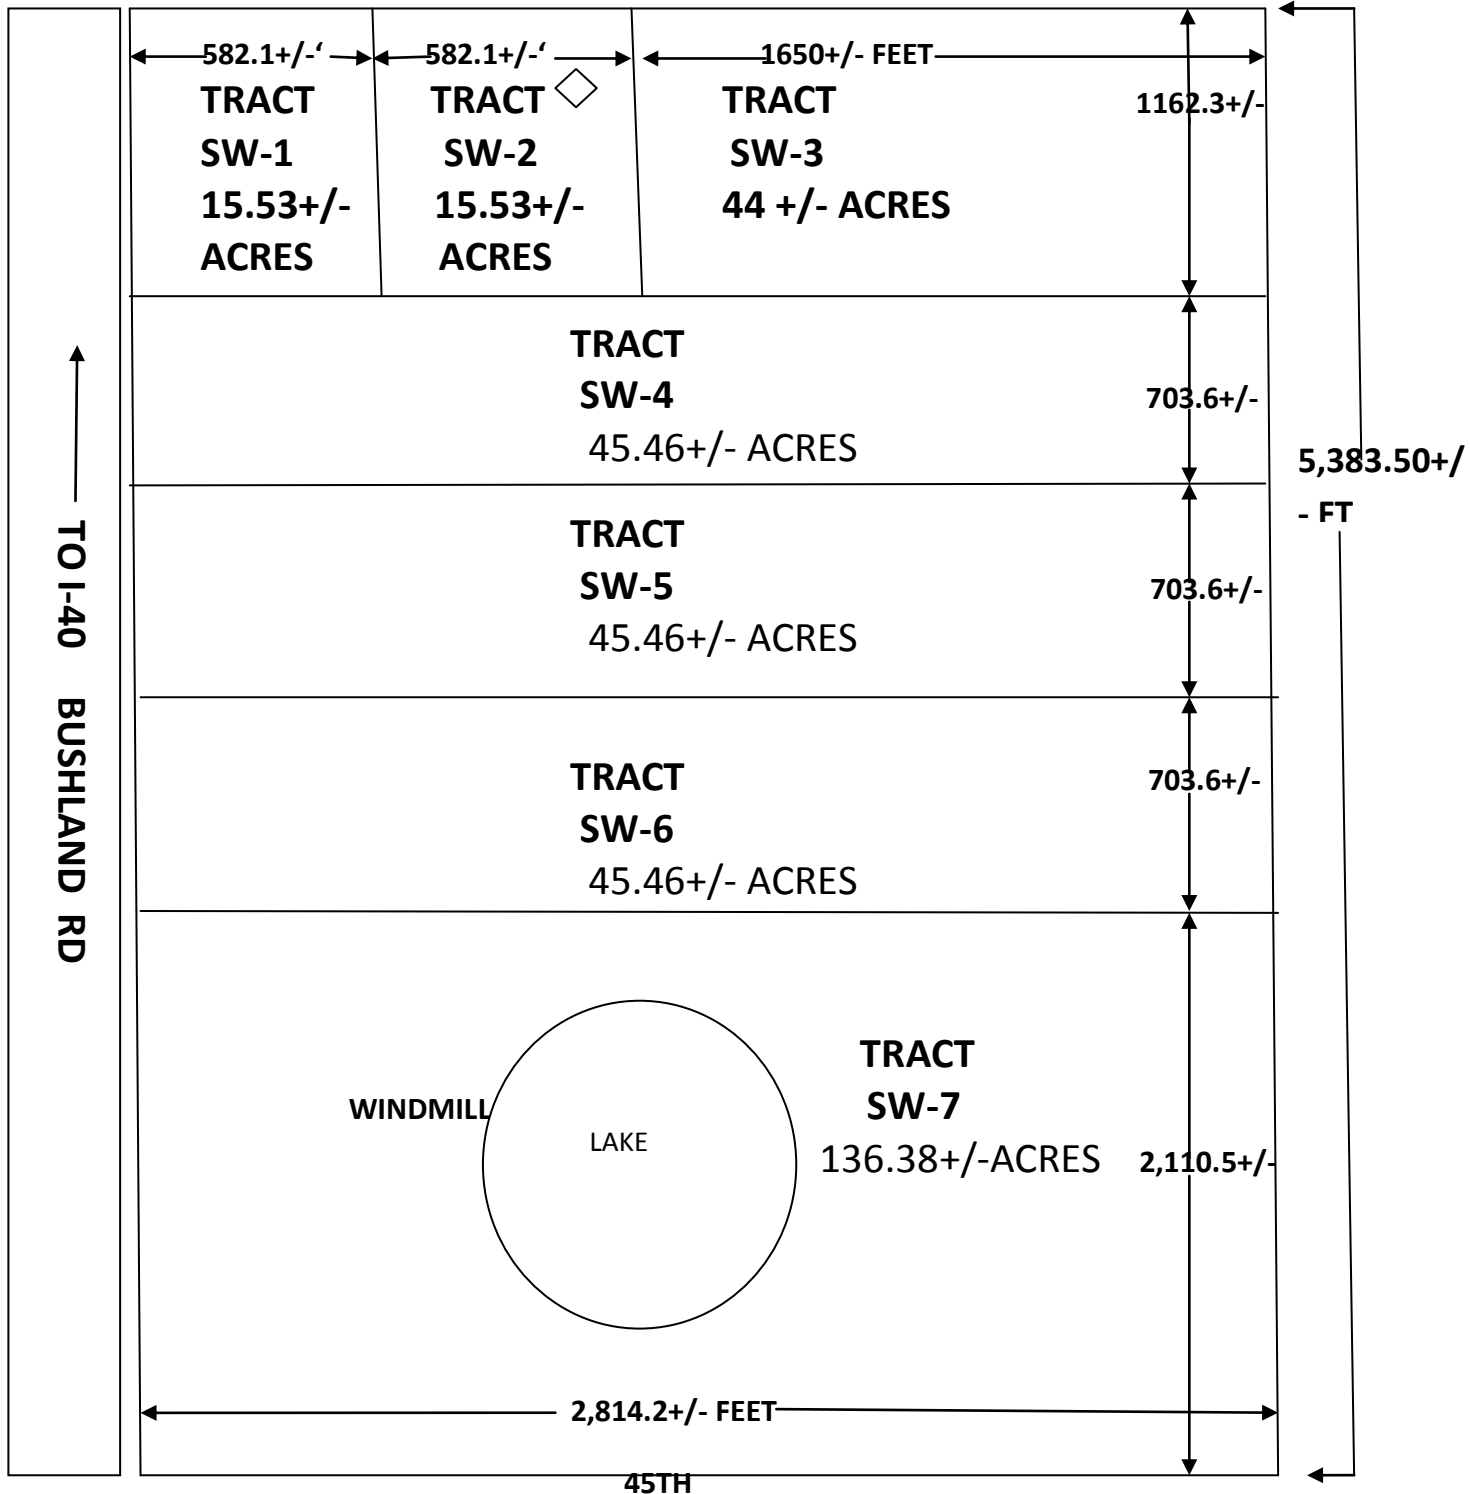

**STAR WEST**

**34TH**

◇ = Well location

NOTE: Map is not to scale this is for auction illustration only representing how the tracts are divided and offered. This is not a survey; if the property sells in anything other than the entirety a new survey will be required. **STAR WEST ORIGINALLY CONTAINS 356 ACRES, THESE TRACTS TOTAL 347.82+/- LEAVING 8.18 ACRES THAT HAVE NEVER BEEN DEDICATED TO THE COUNTY IN THE ROADWAYS.**