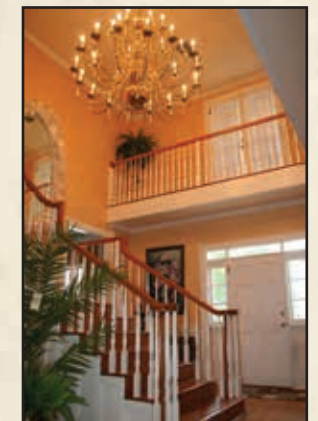

Live On-Site Auction or Bid Online

10am, Friday, December 5, On-site
1585 S. Carpenter Rd., Titusville, FL 32796

Preview: Sunday, November 30, from 1:00 - 4:00 pm

Plus Exquisite Furnishings!