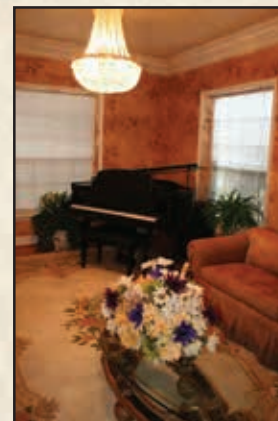

Live On-Site Auction or Bid Online

10am, Friday, December 5, On-site
1585 S. Carpenter Rd., Titusville, FL 32796

Preview: Sunday, November 30, from 1:00 - 4:00 pm

Plus Exquisite Furnishings!