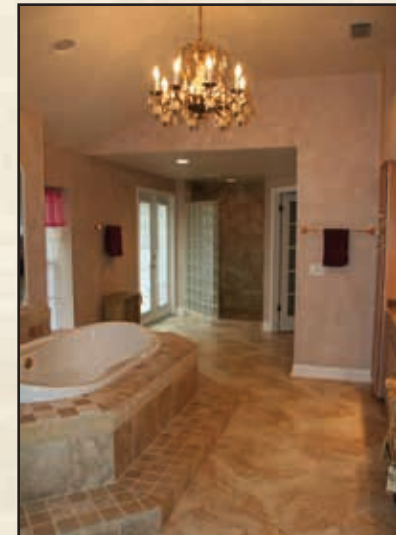

4.24± Acre Lakefront Estate located on a hillside overlooking Lake Silver. Featuring 7 bedrooms, and 4.5 baths with 6,712± sf of living area. Completely updated and remodeled, perfect for indoor or outdoor entertaining. There is a gated entry and circular driveway. Beautiful formal entryway, foyer featuring a gorgeous chandelier and staircase, 4 wood burning fireplaces, formal areas, lots of designer touches and attention to detail grace this entire estate. Outdoor areas include screen enclosed heated pool, 2-car garage, and boat launching area with beautiful views of Lake Silver. Conveniently located minutes away from the Orlando Int'l Airport, Atlantic Beaches, Disney World and other attractions!